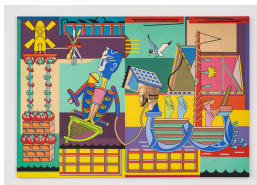

Trevor Winkfield
The Mermaid's Revenge
Paintings 1991-2001
June 11 - July 31, 2026

1

TREVOR WINKFIELD

The Student, 1999
acrylic on linen
46 x 55 1/2 inches
(Inv. No. 10517)

2

TREVOR WINKFIELD

Voyage II, 1996
acrylic on linen
48 x 70 inches
(Inv. No. 10433)