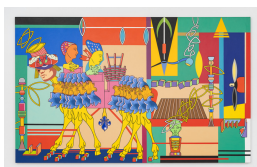

TREVOR WINKFIELD

Voyage I, 1995
acrylic on linen
45 x 72 inches
(Inv. No. 8326)