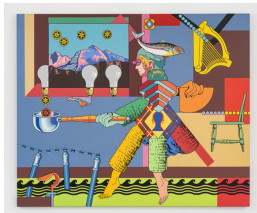

Trevor Winkfield
The Mermaid's Revenge
Paintings 1991-2001
June 11 - July 31, 2026

1

TREVOR WINKFIELD

The Student, 1999
acrylic on linen
46 x 55 1/2 inches
(Inv. No. 10517)

2

TREVOR WINKFIELD

Voyage II, 1996
acrylic on linen
48 x 70 inches
(Inv. No. 10433)