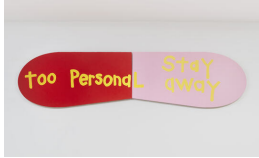

4

CARY LEIBOWITZ

Arf Arf Said the Boy Meow Meow Said the Cow Stop Stop Said the Cop Rough Rough said the Sexworker Oh Shit Shit Said the Nuclear Reactor Inspector, 2024

Latex on wood panel

40 x 45 x 2 inches

(Inv. No. CL10568)

5

CARY LEIBOWITZ

Silly Billy You Fuck-up Again, 2024

Latex paint on wood panel

32 x 37 x 2 inches

(Inv. No. CL10550)

6

CARY LEIBOWITZ

Too Personal Stay Away, 2024

Latex paint on wood panel (two parts)

Overall:

20 x 115 x 1 1/2 inches

(Inv. No. CL10554)

7

CARY LEIBOWITZ