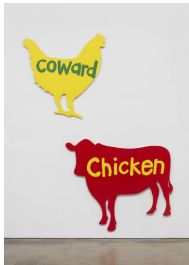

(Inv. No. CL10568)

5

CARY LEIBOWITZ

Silly Billy You Fuck-up Again, 2024

Latex paint on wood panel

32 x 37 x 2 inches

(Inv. No. CL10550)

6

CARY LEIBOWITZ

Too Personal Stay Away, 2024

Latex paint on wood panel (two parts)

Overall:

20 x 115 x 1 1/2 inches

(Inv. No. CL10554)

7

CARY LEIBOWITZ

Coward/Chicken, 2024

Latex paint on wood panel

(Inv. No. CL10563)

8

CARY LEIBOWITZ

Respect for the United States Constitution is a Turn On, 2024

Latex paint on wood panel

39 x 42 1/2 x 2 inches