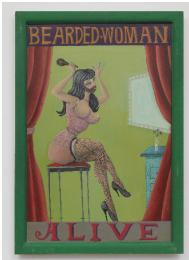

TIBOR DE NAGY

11 Rivington St New York NY 10002
212 262 5050 info@tibordenagy.com
tibordenagy.com

Jimmy Gordon *Surrealist*

September 5 to October 12, 2024

1

JIMMY GORDON

Lady Godiva on White Rhino, nd

oil on board

13 15/16 x 16 1/2 inches

(35.4 x 41.9 cm)

(Inv. No. JG10486)

2

JIMMY GORDON

BEARDED WOMAN: ALIVE, 2002

oil on board

38 7/16 x 26 5/8 inches