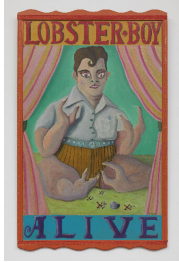

13 15/16 x 16 1/2 inches

(35.4 x 41.9 cm)

(Inv. No. JG10486)

2

JIMMY GORDON

BEARDED WOMAN: ALIVE, 2002

oil on board

38 7/16 x 26 5/8 inches

(Inv. No. JG10500)

4

JIMMY GORDON

HERMAPHRODITE: ALIVE, circa 1999-2002

oil on board

37 1/4 x 24 inches

(94.6 x 61 cm)

(Inv. No. JG10496)

5

JIMMY GORDON

LOBSTER BOY: ALIVE, circa 1999-2002

oil on board
38 1/2 x 24 inches
(97.8 x 61 cm)
(Inv. No. JG10495)

6

JIMMY GORDON

Untitled, nd

oil on board
18 3/8 x 12 7/16 inches
(46.7 x 31.6 cm)
(Inv. No. JG10485)