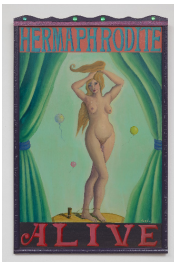

13 15/16 x 16 1/2 inches

(35.4 x 41.9 cm)

(Inv. No. JG10486)

2

JIMMY GORDON

BEARDED WOMAN: ALIVE, 2002

oil on board

38 7/16 x 26 5/8 inches

(97.6 x 67.6 cm)

(Inv. No. JG10494)

3

JIMMY GORDON

Tweak Twins, circa 1999-2002

oil on board

39 1/4 x 24 3/4 inches

(99.7 x 62.9 cm)

(Inv. No. JG10500)

4

JIMMY GORDON

HERMAPHRODITE: ALIVE, circa 1999-2002

oil on board

37 1/4 x 24 inches

(94.6 x 61 cm)

(Inv. No. JG10496)

5

JIMMY GORDON

LOBSTER BOY: ALIVE, circa 1999-2002

oil on board
38 1/2 x 24 inches
(97.8 x 61 cm)
(Inv. No. JG10495)

6

JIMMY GORDON

Untitled, nd

oil on board
18 3/8 x 12 7/16 inches
(46.7 x 31.6 cm)
(Inv. No. JG10485)