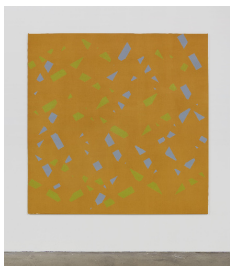

## Rosemarie Castoro

*Y and Interference Paintings 1964/1985*

Decembe 2, 2023 to January 20, 2024

1

**ROSEMARIE CASTORO**

*Yellow Yellow Y, 1964*

acrylic on canvas

84 x 84 inches

(213.4 x 213.4 cm)

(Inv. No. RoC10368)

2

**ROSEMARIE CASTORO**

*Orange Green Blue Interference, 1965*

acrylic on canvas

79 1/4 x 79 1/8 inches

(201.3 x 201 cm)

(Inv. No. RoC10370)

3

**ROSEMARIE CASTORO**

*Blue Gold Interference, 1965*

acrylic on canvas

87 3/4 x 96 7/8 inches

(222.9 x 246.1 cm)

(Inv. No. RoC10366)