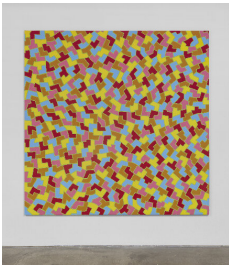

(213.4 x 213.4 cm)

(Inv. No. RoC10368)

2

**ROSEMARIE CASTORO**

*Orange Green Blue Interference, 1965*

acrylic on canvas

79 1/4 x 79 1/8 inches

(201.3 x 201 cm)

(Inv. No. RoC10370)

3

**ROSEMARIE CASTORO**

*Blue Gold Interference, 1965*

acrylic on canvas

87 3/4 x 96 7/8 inches

(222.9 x 246.1 cm)

(Inv. No. RoC10366)

**ROSEMARIE CASTORO**

*Purple Blue, 1963*

acrylic on canvas

84 x 84 inches

(213.4 x 213.4 cm)

(Inv. No. RoC10369)

6

**ROSEMARIE CASTORO**

*Red Yello Blue Pink Brown, 1964*

acrylic on canvas

83 x 83.37 inches

(210.82 x 211.77 cm)

(Inv. No. RoC10367)