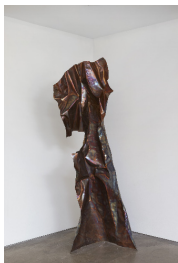

ROSEMARIE CASTORO

Princess, 1985

torched stainless steel

96 x 39 x 12 inches

(243.8 x 99.1 x 30.5 cm)

(Inv. No. RoC10371)