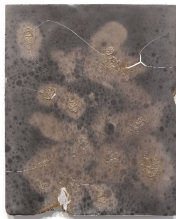

Joy Episalla
crack fold burn bright

June 9 to July 29, 2022

1

JOY EPISALLA

foldtogram (pink blk August 1, iteration 1),
2018-2022

gelatin silver object
67 x 42 x 1 inches
(Inv. No. JE9709)

2

JOY EPISALLA

foldtogram 7 rcm, 2020

silver gelatin object
20 x 16 x 1/8 inches
(Inv. No. JE9701)

3

JOY EPISALLA

foldtogram 28 rcm, 2018

silver gelatin object
20 x 16 x 1/8 inches
(Inv. No. JE9705)

4

JOY EPISALLA

foldtogram (burn 2), 2013/2020

silver gelatin object
10 x 8 x 1/8 inches
(Inv. No. JE9702)

5

JOY EPISALLA

foldtogram (lg rc 5, iteration 2), 2018/2022

gelatin silver object

dimension variable

(Inv. No. JE9710)

6

JOY EPISALLA

foldtogram (pink blk August 2, iteration 2), 2018-2022

silver gelatin object

63 x 42 x 1 inches

(Inv. No. JE9711)

7

JOY EPISALLA