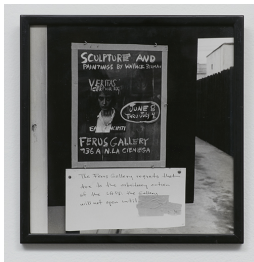

15

**JESS (COLLINS)**  
***Untitled (Tonsured Monk)***, n.d.  
collage on paper  
14 x 9 inches  
(Inv. No. 7496)

16

**GEORGE HERMS**  
***Photo of Wallace Berman***  
(Inv. No. GH9458)

17

**WALLACE BERMAN**  
*Patricia Jordan with White Mask*, 1960  
photograph  
11 x 10 inches  
(Inv. No. WB9450)

18

**JESS (COLLINS)**  
*Untitled (Lean Mouth)*, 1953  
collage  
10 3/4 x 8 1/4 inches  
(Inv. No. 004153)

19

**PHOTOGRAPH**  
*Photograph of Wallace and Shirley Berman*  
(Inv. No. Phh9457)

20

**PHOTOGRAPH**  
*Photograph of Ferus Gallery*  
(Inv. No. Phh9459)