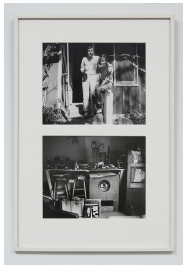

15

**JESS (COLLINS)**  
***Untitled (Tonsured Monk)***, n.d.  
collage on paper  
14 x 9 inches  
(Inv. No. 7496)

16

**GEORGE HERMS**  
***Photo of Wallace Berman***  
(Inv. No. GH9458)

17

**WALLACE BERMAN**  
*Patricia Jordan with White Mask*, 1960  
photograph  
11 x 10 inches  
(Inv. No. WB9450)

18

**JESS (COLLINS)**  
*Untitled (Lean Mouth)*, 1953  
collage  
10 3/4 x 8 1/4 inches  
(Inv. No. 004153)

19

**PHOTOGRAPH**  
*Photograph of Wallace and Shirley Berman*  
(Inv. No. Phh9457)

20

**PHOTOGRAPH**  
*Photograph of Ferus Gallery*  
(Inv. No. Phh9459)