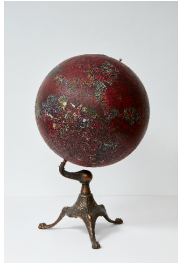

BRUCE CONNER
Globe, 1972
mixed media
32 1/2 x 22 1/2 inches
(82.6 x 57.2 cm)
(Inv. No. BC9254)