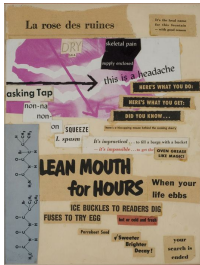

JESS (COLLINS)
Untitled (Lean Mouth), 1953
collage
10 3/4 x 8 1/4 inches
(Inv. No. 004153)

19